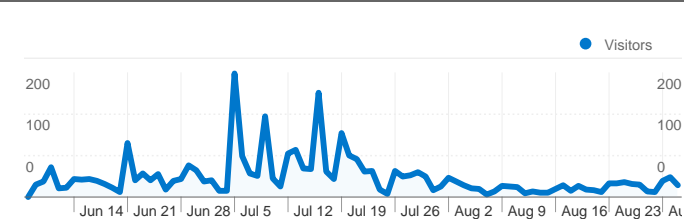

**Site Usage**

**3,833 Visits**

**44.82% Bounce Rate**

**18,291 Pageviews**

**00:06:06 Avg. Time on Site**

**4.77 Pages/Visit**

**44.85% % New Visits**

**Visitors Overview**

### Pageviews for all visitors

**Pageviews**  
**18,291**

**3,833 visits came from 53 countries/territories**

Site Usage						
Visits	Pages/Visit	Avg. Time on Site	% New Visits	Bounce Rate		
<b>3,833</b> % of Site Total: 100.00%	<b>4.77</b> Site Avg: 4.77 (0.00%)	<b>00:06:06</b> Site Avg: 00:06:06 (0.00%)	<b>44.90%</b> Site Avg: 44.61% (0.64%)	<b>44.82%</b> Site Avg: 44.82% (0.00%)		
Country/Territory	Visits	Pages/Visit	Avg. Time on Site	% New Visits	Bounce Rate	
Italy	<b>2,751</b>	5.27	00:07:09	42.17%	40.53%	
France	<b>350</b>	3.65	00:04:07	52.00%	50.29%	
United Kingdom	<b>104</b>	3.97	00:03:24	52.88%	57.69%	
United States	<b>100</b>	1.76	00:01:01	42.00%	76.00%	
Germany	<b>95</b>	4.91	00:05:04	46.32%	53.68%	
Canada	<b>75</b>	2.80	00:02:12	38.67%	65.33%	
Spain	<b>64</b>	4.31	00:05:04	40.62%	54.69%	
Switzerland	<b>44</b>	4.89	00:03:44	45.45%	40.91%	
Czech Republic	<b>35</b>	1.63	00:00:27	11.43%	94.29%	