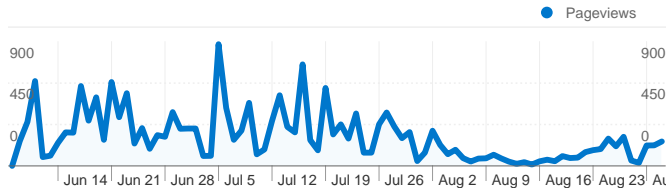

**Site Usage**

**3,833 Visits**

**44.82% Bounce Rate**

**18,291 Pageviews**

**00:06:06 Avg. Time on Site**

**4.77 Pages/Visit**

**44.85% % New Visits**

**Visitors Overview**

### Pageviews for all visitors

**Pageviews**  
**18,291**

### Average Pageviews for all visitors

**Pages/Visit**  
**4.77**

**3,833 visits came from 53 countries/territories**

Site Usage						
Visits	Pages/Visit	Avg. Time on Site	% New Visits	Bounce Rate		
<b>3,833</b> % of Site Total: 100.00%	<b>4.77</b> Site Avg: 4.77 (0.00%)	<b>00:06:06</b> Site Avg: 00:06:06 (0.00%)	<b>44.90%</b> Site Avg: 44.61% (0.64%)	<b>44.82%</b> Site Avg: 44.82% (0.00%)		
Country/Territory	Visits	Pages/Visit	Avg. Time on Site	% New Visits	Bounce Rate	
Italy	<b>2,751</b>	5.27	00:07:09	42.17%	40.53%	
France	<b>350</b>	3.65	00:04:07	52.00%	50.29%	
United Kingdom	<b>104</b>	3.97	00:03:24	52.88%	57.69%	
United States	<b>100</b>	1.76	00:01:01	42.00%	76.00%	
Germany	<b>95</b>	4.91	00:05:04	46.32%	53.68%	
Canada	<b>75</b>	2.80	00:02:12	38.67%	65.33%	
Spain	<b>64</b>	4.31	00:05:04	40.62%	54.69%	
Switzerland	<b>44</b>	4.89	00:03:44	45.45%	40.91%	
Czech Republic	<b>35</b>	1.63	00:00:27	11.43%	94.29%	