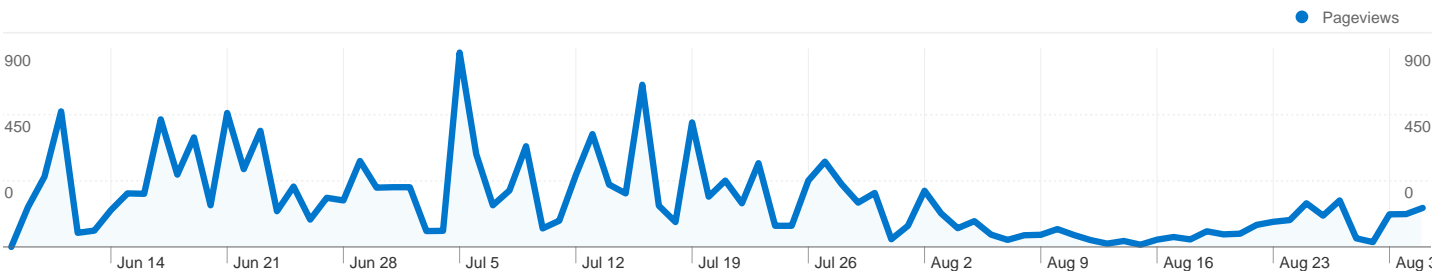

## Top Traffic Sources

Sources	Visits	% visits	Keywords	Visits	% visits
(direct) ((none))	1,979	51.63%	trancemedia	189	30.19%
google (organic)	589	15.37%	trancemedia.eu	105	16.77%
fert.org (referral)	198	5.17%	interactive factual	50	7.99%
europeandays.eu (referral)	107	2.79%	fattuale interattivo	27	4.31%
facebook.com (referral)	98	2.56%	factual interactive	16	2.56%

**3,833** Visits

**44.57** Visits / Day

Tuesday, June 8, 2010	0.00% (0)
Wednesday, June 9, 2010	0.76% (29)
Thursday, June 10, 2010	1.04% (40)
Friday, June 11, 2010	1.64% (63)
Saturday, June 12, 2010	0.39% (15)
Sunday, June 13, 2010	0.47% (18)
Monday, June 14, 2010	0.97% (37)
Tuesday, June 15, 2010	1.12% (43)
Wednesday, June 16, 2010	1.38% (53)
Thursday, June 17, 2010	1.49% (57)
Friday, June 18, 2010	0.89% (34)
Saturday, June 19, 2010	0.70% (27)
Sunday, June 20, 2010	0.60% (23)
Monday, June 21, 2010	3.16% (121)
Tuesday, June 22, 2010	1.20% (46)
Wednesday, June 23, 2010	1.64% (63)
Thursday, June 24, 2010	1.07% (41)
Friday, June 25, 2010	1.30% (50)
Saturday, June 26, 2010	0.37% (14)
Sunday, June 27, 2010	0.70% (27)
Monday, June 28, 2010	0.89% (34)
Tuesday, June 29, 2010	1.75% (67)
Wednesday, June 30, 2010	1.64% (63)
Thursday, July 1, 2010	1.15% (44)
Friday, July 2, 2010	1.36% (52)
Saturday, July 3, 2010	0.44% (17)