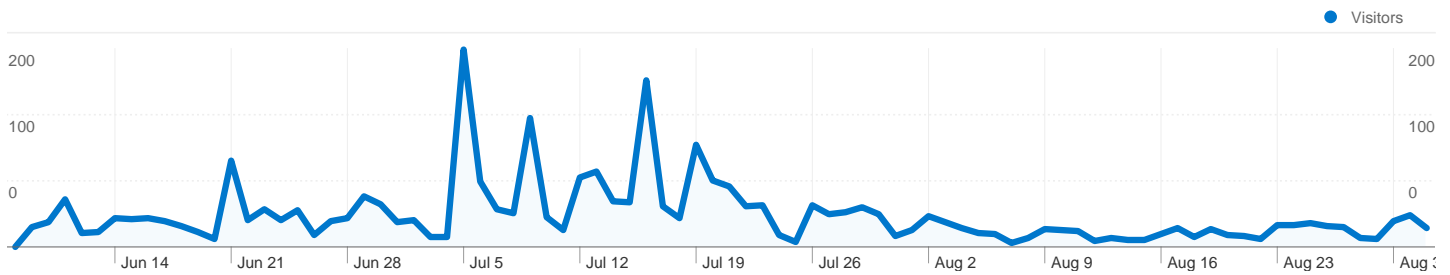

### Pageviews for all visitors

**Pageviews**  
**18,291**

### Average Pageviews for all visitors

**Pages/Visit**  
**4.77**

### Map Overlay

**1,742 people visited this site**

**3,833** Visits

**1,742** Absolute Unique Visitors

**18,291** Pageviews

**4.77** Average Pageviews

**00:06:06** Time on Site

**44.82%** Bounce Rate

**3,833 visits came from 53 countries/territories**

Site Usage						
Visits	Pages/Visit	Avg. Time on Site	% New Visits	Bounce Rate		
<b>3,833</b> % of Site Total: 100.00%	<b>4.77</b> Site Avg: 4.77 (0.00%)	<b>00:06:06</b> Site Avg: 00:06:06 (0.00%)	<b>44.90%</b> Site Avg: 44.61% (0.64%)	<b>44.82%</b> Site Avg: 44.82% (0.00%)		
Country/Territory	Visits	Pages/Visit	Avg. Time on Site	% New Visits	Bounce Rate	
Italy	<b>2,751</b>	5.27	00:07:09	42.17%	40.53%	
France	<b>350</b>	3.65	00:04:07	52.00%	50.29%	
United Kingdom	<b>104</b>	3.97	00:03:24	52.88%	57.69%	
United States	<b>100</b>	1.76	00:01:01	42.00%	76.00%	
Germany	<b>95</b>	4.91	00:05:04	46.32%	53.68%	
Canada	<b>75</b>	2.80	00:02:12	38.67%	65.33%	
Spain	<b>64</b>	4.31	00:05:04	40.62%	54.69%	
Switzerland	<b>44</b>	4.89	00:03:44	45.45%	40.91%	
Czech Republic	<b>35</b>	1.63	00:00:27	11.43%	94.29%	