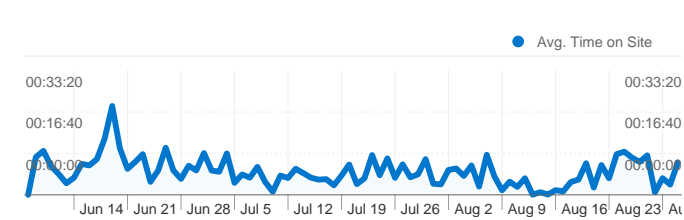

Time on Site for all visitors

Avg. Time on Site
00:06:06

Content by Title

Page Title	Pageviews	% visits
TRANCEMEDIA.EU	5,712	31.23%
TRANCEMEDIA.EU -	1,990	10.88%
TRANCEMEDIA.EU - Screen:	1,163	6.36%
TRANCEMEDIA.EU - Aperte le	697	3.81%
TRANCEMEDIA.EU - Screen:	373	2.04%