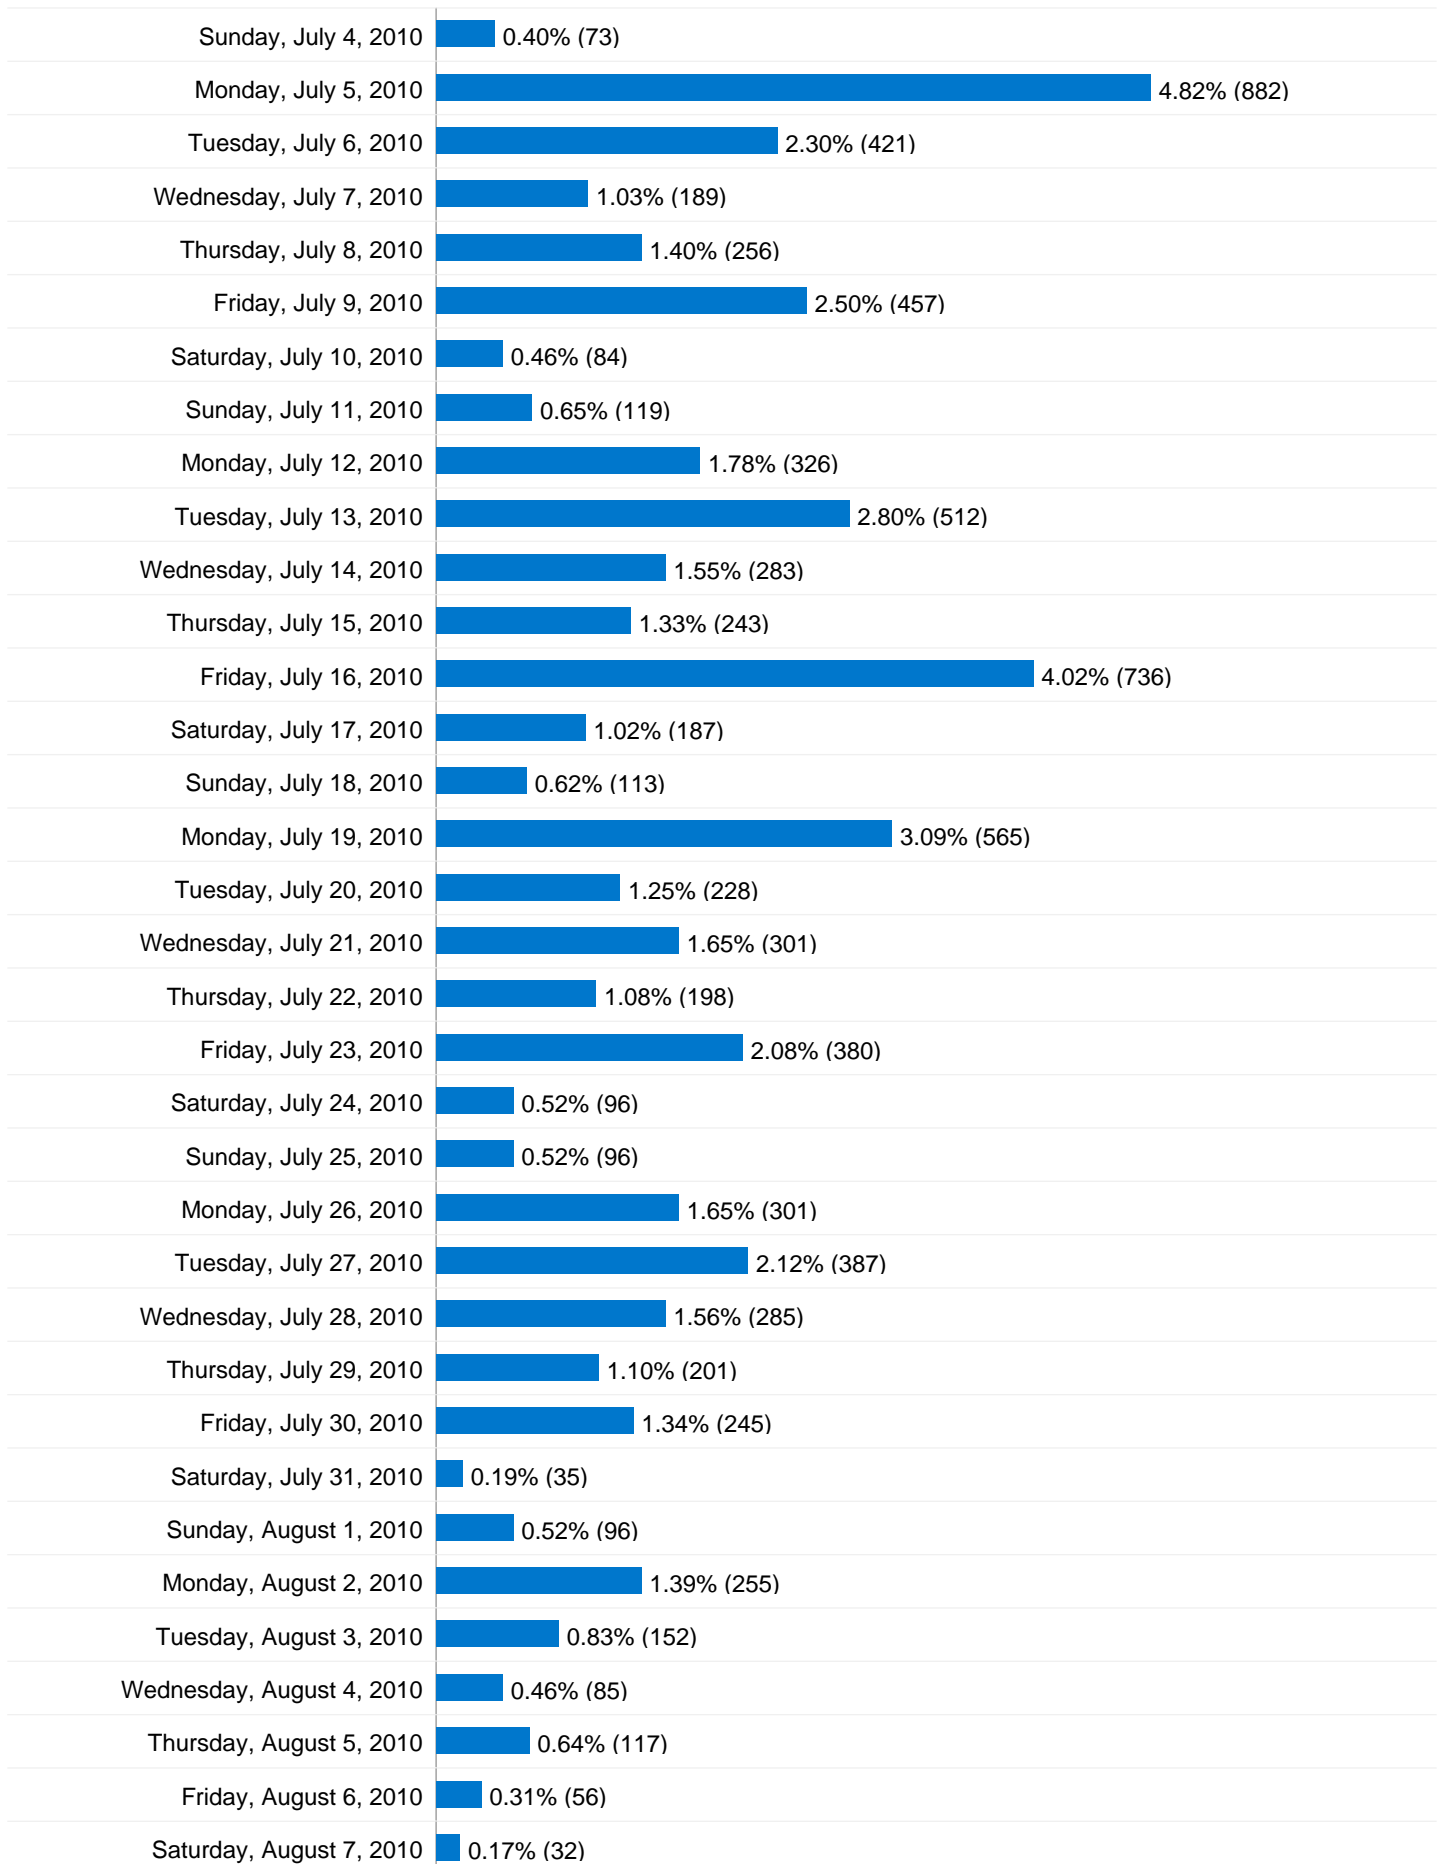

# Time on Site for all visitors

Comparing to: Site

**00:06:06** Avg. Time on Site

Tuesday, June 8, 2010	00:00:00
Wednesday, June 9, 2010	00:10:07
Thursday, June 10, 2010	00:11:49
Friday, June 11, 2010	00:07:42
Saturday, June 12, 2010	00:05:35
Sunday, June 13, 2010	00:03:07
Monday, June 14, 2010	00:04:37
Tuesday, June 15, 2010	00:08:18
Wednesday, June 16, 2010	00:07:54
Thursday, June 17, 2010	00:09:35
Friday, June 18, 2010	00:15:03
Saturday, June 19, 2010	00:23:51
Sunday, June 20, 2010	00:12:31
Monday, June 21, 2010	00:06:58
Tuesday, June 22, 2010	00:08:50
Wednesday, June 23, 2010	00:10:56
Thursday, June 24, 2010	00:03:29
Friday, June 25, 2010	00:06:31
Saturday, June 26, 2010	00:12:40
Sunday, June 27, 2010	00:06:34
Monday, June 28, 2010	00:04:17
Tuesday, June 29, 2010	00:07:49
Wednesday, June 30, 2010	00:06:33
Thursday, July 1, 2010	00:11:14
Friday, July 2, 2010	00:06:31
Saturday, July 3, 2010	00:06:12

All traffic sources sent a total of 3,833 visits

-  **51.63%** Direct Traffic
-  **32.04%** Referring Sites
-  **16.33%** Search Engines

- **Direct Traffic**  
1,979.00 (51.63%)
- **Referring Sites**  
1,228.00 (32.04%)
- **Search Engines**  
626.00 (16.33%)