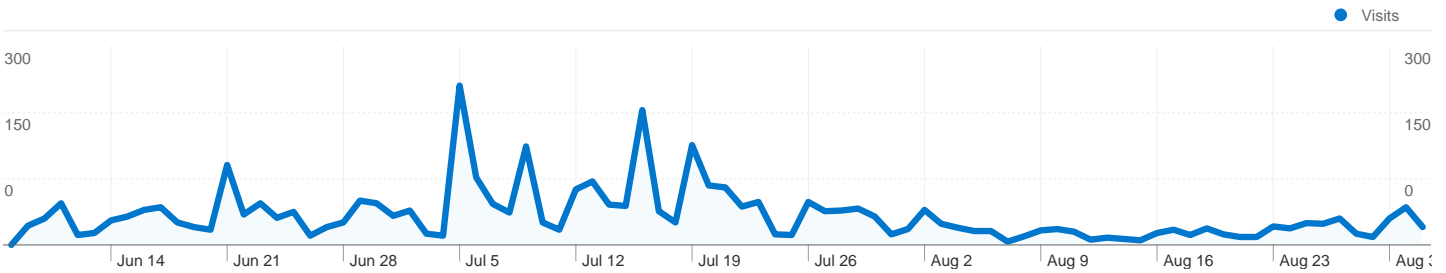

All traffic sources sent a total of 3,833 visits

- **51.63%** Direct Traffic
- **32.04%** Referring Sites
- **16.33%** Search Engines

- **Direct Traffic**
  1,979.00 (51.63%)
- **Referring Sites**
  1,228.00 (32.04%)
- **Search Engines**
  626.00 (16.33%)

Top Traffic Sources

Sources	Visits	% visits	Keywords	Visits	% visits
(direct) ((none))	1,979	51.63%	trancemedia	189	30.19%
google (organic)	589	15.37%	trancemedia.eu	105	16.77%
fert.org (referral)	198	5.17%	interactive factual	50	7.99%
europeandays.eu (referral)	107	2.79%	fattuale interattivo	27	4.31%
facebook.com (referral)	98	2.56%	factual interactive	16	2.56%