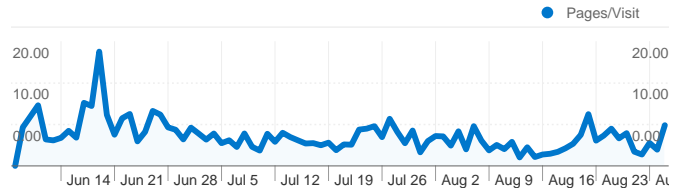

**Site Usage**

**3,833 Visits**

**44.82% Bounce Rate**

**18,291 Pageviews**

**00:06:06 Avg. Time on Site**

**4.77 Pages/Visit**

**44.85% % New Visits**

**Visitors Overview**

### Pageviews for all visitors

**Pageviews**  
**18,291**

### Average Pageviews for all visitors

**Pages/Visit**  
**4.77**

**3,833 visits came from 53 countries/territories**

Site Usage						
Visits	Pages/Visit	Avg. Time on Site	% New Visits	Bounce Rate		
<b>3,833</b> % of Site Total: 100.00%	<b>4.77</b> Site Avg: 4.77 (0.00%)	<b>00:06:06</b> Site Avg: 00:06:06 (0.00%)	<b>44.90%</b> Site Avg: 44.61% (0.64%)	<b>44.82%</b> Site Avg: 44.82% (0.00%)		
Country/Territory	Visits	Pages/Visit	Avg. Time on Site	% New Visits	Bounce Rate	
Italy	<b>2,751</b>	5.27	00:07:09	42.17%	40.53%	
France	<b>350</b>	3.65	00:04:07	52.00%	50.29%	
United Kingdom	<b>104</b>	3.97	00:03:24	52.88%	57.69%	
United States	<b>100</b>	1.76	00:01:01	42.00%	76.00%	
Germany	<b>95</b>	4.91	00:05:04	46.32%	53.68%	
Canada	<b>75</b>	2.80	00:02:12	38.67%	65.33%	
Spain	<b>64</b>	4.31	00:05:04	40.62%	54.69%	
Switzerland	<b>44</b>	4.89	00:03:44	45.45%	40.91%	
Czech Republic	<b>35</b>	1.63	00:00:27	11.43%	94.29%	