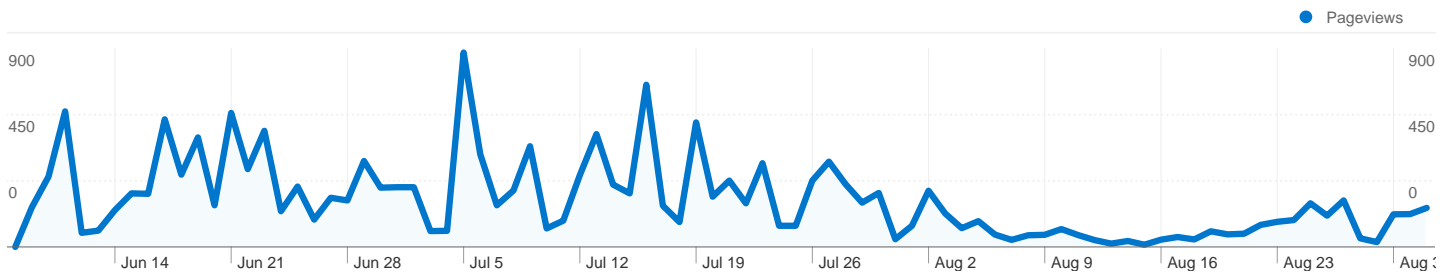

18,291 Pageviews

Tuesday, June 8, 2010	0.00% (0)
Wednesday, June 9, 2010	0.98% (180)
Thursday, June 10, 2010	1.74% (319)
Friday, June 11, 2010	3.36% (615)
Saturday, June 12, 2010	0.35% (64)
Sunday, June 13, 2010	0.40% (74)
Monday, June 14, 2010	0.91% (167)
Tuesday, June 15, 2010	1.33% (243)
Wednesday, June 16, 2010	1.32% (241)
Thursday, June 17, 2010	3.17% (579)
Friday, June 18, 2010	1.79% (328)
Saturday, June 19, 2010	2.72% (497)
Sunday, June 20, 2010	1.03% (189)
Monday, June 21, 2010	3.32% (608)
Tuesday, June 22, 2010	1.93% (353)
Wednesday, June 23, 2010	2.88% (527)
Thursday, June 24, 2010	0.89% (162)
Friday, June 25, 2010	1.50% (274)
Saturday, June 26, 2010	0.68% (124)
Sunday, June 27, 2010	1.22% (223)
Monday, June 28, 2010	1.15% (211)
Tuesday, June 29, 2010	2.13% (390)
Wednesday, June 30, 2010	1.47% (269)
Thursday, July 1, 2010	1.48% (271)
Friday, July 2, 2010	1.48% (271)
Saturday, July 3, 2010	0.39% (72)