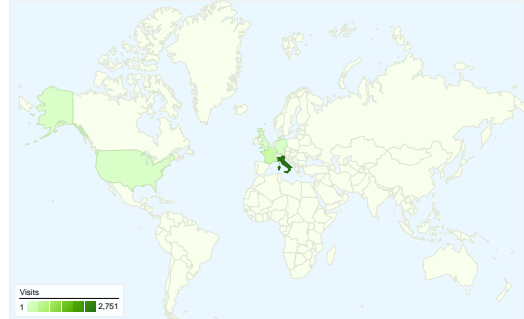

### Pageviews for all visitors

**Pageviews**  
**18,291**

### Average Pageviews for all visitors

**Pages/Visit**  
**4.77**

### Map Overlay

**1,742 people visited this site**

**3,833** Visits

**1,742** Absolute Unique Visitors

**18,291** Pageviews

**4.77** Average Pageviews

**00:06:06** Time on Site

**44.82%** Bounce Rate

**3,833 visits came from 53 countries/territories**

Site Usage						
Visits	Pages/Visit	Avg. Time on Site	% New Visits	Bounce Rate		
<b>3,833</b> % of Site Total: 100.00%	<b>4.77</b> Site Avg: 4.77 (0.00%)	<b>00:06:06</b> Site Avg: 00:06:06 (0.00%)	<b>44.90%</b> Site Avg: 44.61% (0.64%)	<b>44.82%</b> Site Avg: 44.82% (0.00%)		
Country/Territory	Visits	Pages/Visit	Avg. Time on Site	% New Visits	Bounce Rate	
Italy	<b>2,751</b>	5.27	00:07:09	42.17%	40.53%	
France	<b>350</b>	3.65	00:04:07	52.00%	50.29%	
United Kingdom	<b>104</b>	3.97	00:03:24	52.88%	57.69%	
United States	<b>100</b>	1.76	00:01:01	42.00%	76.00%	
Germany	<b>95</b>	4.91	00:05:04	46.32%	53.68%	
Canada	<b>75</b>	2.80	00:02:12	38.67%	65.33%	
Spain	<b>64</b>	4.31	00:05:04	40.62%	54.69%	
Switzerland	<b>44</b>	4.89	00:03:44	45.45%	40.91%	
Czech Republic	<b>35</b>	1.63	00:00:27	11.43%	94.29%	