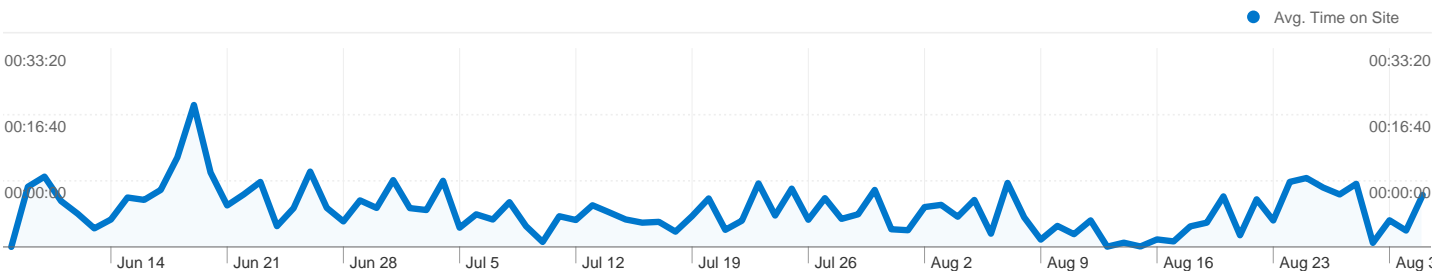

### Map Overlay

**1,742 people visited this site**

**3,833** Visits

**1,742** Absolute Unique Visitors

**18,291** Pageviews

**4.77** Average Pageviews

**00:06:06** Time on Site

**44.82%** Bounce Rate

# Time on Site for all visitors

Comparing to: Site

**00:06:06** Avg. Time on Site

Tuesday, June 8, 2010	00:00:00
Wednesday, June 9, 2010	00:10:07
Thursday, June 10, 2010	00:11:49
Friday, June 11, 2010	00:07:42
Saturday, June 12, 2010	00:05:35
Sunday, June 13, 2010	00:03:07
Monday, June 14, 2010	00:04:37
Tuesday, June 15, 2010	00:08:18
Wednesday, June 16, 2010	00:07:54
Thursday, June 17, 2010	00:09:35
Friday, June 18, 2010	00:15:03
Saturday, June 19, 2010	00:23:51
Sunday, June 20, 2010	00:12:31
Monday, June 21, 2010	00:06:58
Tuesday, June 22, 2010	00:08:50
Wednesday, June 23, 2010	00:10:56
Thursday, June 24, 2010	00:03:29
Friday, June 25, 2010	00:06:31
Saturday, June 26, 2010	00:12:40
Sunday, June 27, 2010	00:06:34
Monday, June 28, 2010	00:04:17
Tuesday, June 29, 2010	00:07:49
Wednesday, June 30, 2010	00:06:33
Thursday, July 1, 2010	00:11:14
Friday, July 2, 2010	00:06:31
Saturday, July 3, 2010	00:06:12

**3,833 visits came from 53 countries/territories**

Site Usage						
Visits	Pages/Visit	Avg. Time on Site	% New Visits	Bounce Rate		
<b>3,833</b> % of Site Total: 100.00%	<b>4.77</b> Site Avg: 4.77 (0.00%)	<b>00:06:06</b> Site Avg: 00:06:06 (0.00%)	<b>44.90%</b> Site Avg: 44.61% (0.64%)	<b>44.82%</b> Site Avg: 44.82% (0.00%)		
Country/Territory	Visits	Pages/Visit	Avg. Time on Site	% New Visits	Bounce Rate	
Italy	<b>2,751</b>	5.27	00:07:09	42.17%	40.53%	
France	<b>350</b>	3.65	00:04:07	52.00%	50.29%	
United Kingdom	<b>104</b>	3.97	00:03:24	52.88%	57.69%	
United States	<b>100</b>	1.76	00:01:01	42.00%	76.00%	
Germany	<b>95</b>	4.91	00:05:04	46.32%	53.68%	
Canada	<b>75</b>	2.80	00:02:12	38.67%	65.33%	
Spain	<b>64</b>	4.31	00:05:04	40.62%	54.69%	
Switzerland	<b>44</b>	4.89	00:03:44	45.45%	40.91%	
Czech Republic	<b>35</b>	1.63	00:00:27	11.43%	94.29%	