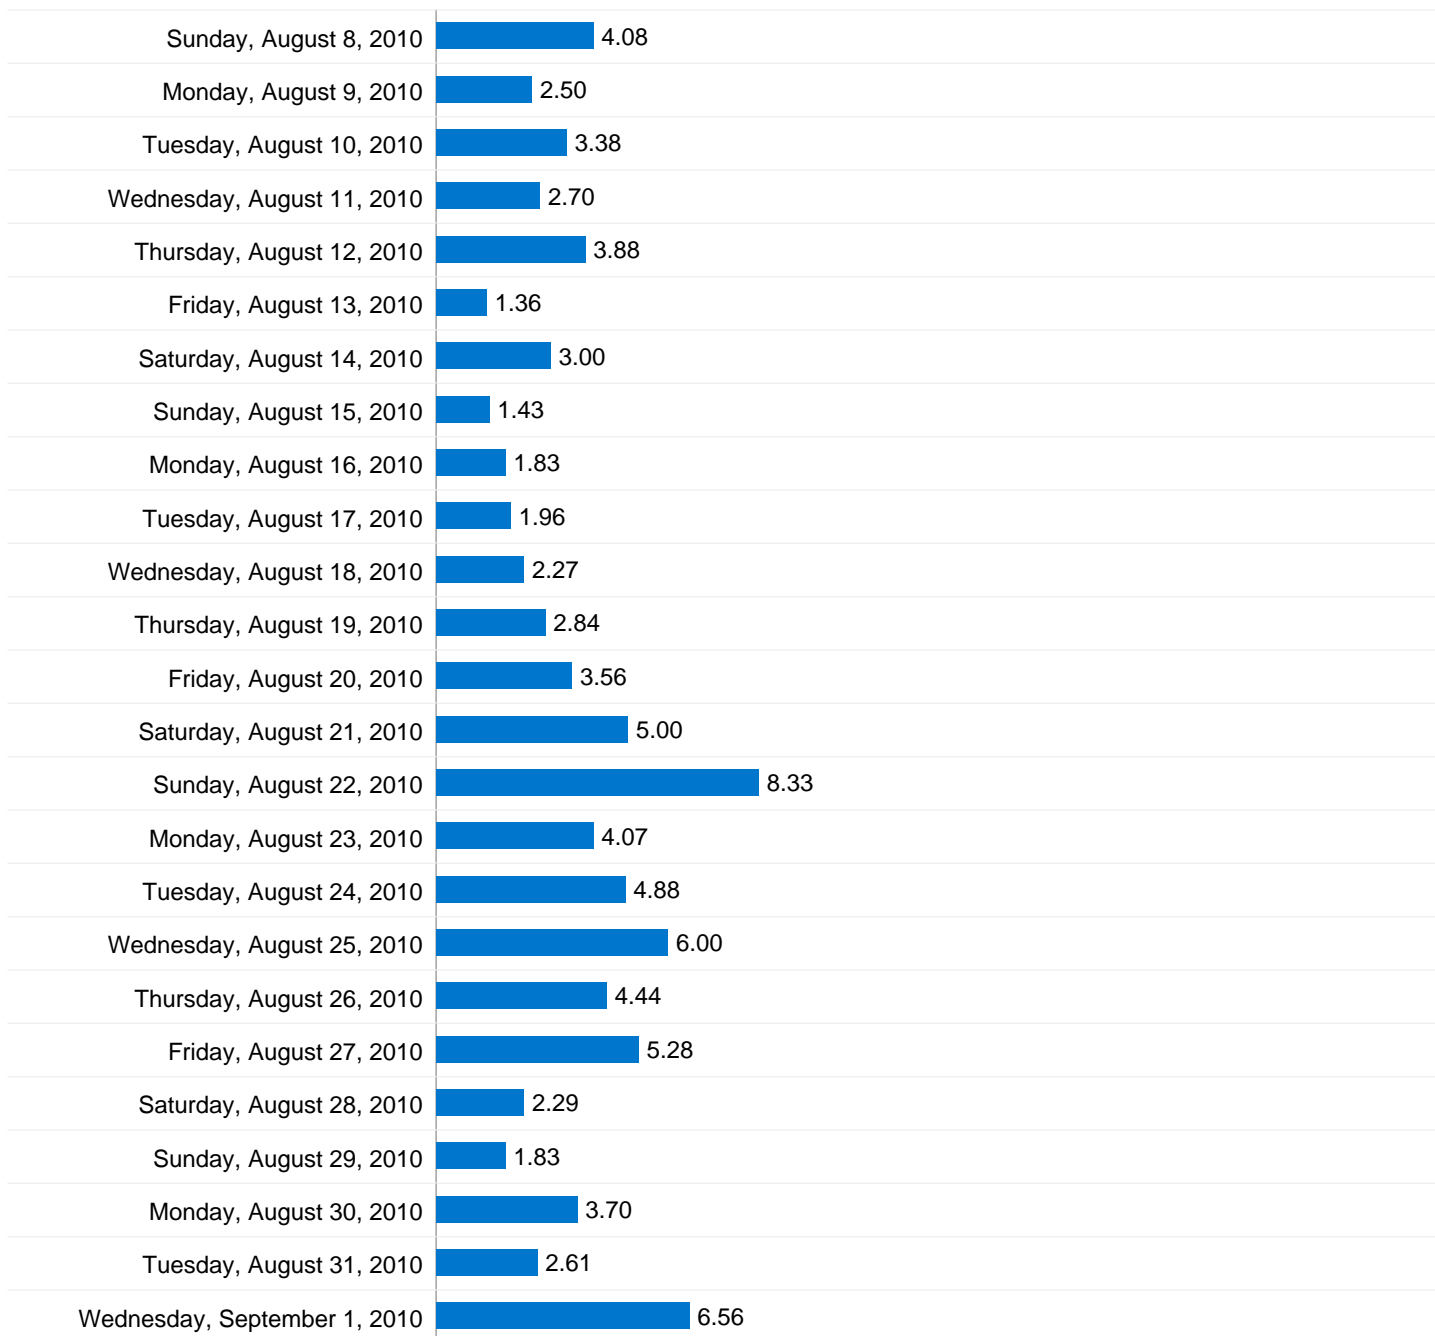

# Average Pageviews for all visitors

Comparing to: Site

**4.77 Pages/Visit**

Tuesday, June 8, 2010	0.00
Wednesday, June 9, 2010	6.21
Thursday, June 10, 2010	7.98
Friday, June 11, 2010	9.76
Saturday, June 12, 2010	4.27
Sunday, June 13, 2010	4.11
Monday, June 14, 2010	4.51
Tuesday, June 15, 2010	5.65
Wednesday, June 16, 2010	4.55
Thursday, June 17, 2010	10.16
Friday, June 18, 2010	9.65
Saturday, June 19, 2010	18.41
Sunday, June 20, 2010	8.22
Monday, June 21, 2010	5.02
Tuesday, June 22, 2010	7.67
Wednesday, June 23, 2010	8.37
Thursday, June 24, 2010	3.95
Friday, June 25, 2010	5.48
Saturday, June 26, 2010	8.86
Sunday, June 27, 2010	8.26
Monday, June 28, 2010	6.21
Tuesday, June 29, 2010	5.82
Wednesday, June 30, 2010	4.27
Thursday, July 1, 2010	6.16
Friday, July 2, 2010	5.21
Saturday, July 3, 2010	4.24

**3,833 visits came from 53 countries/territories**

Site Usage						
Visits	Pages/Visit	Avg. Time on Site	% New Visits	Bounce Rate		
<b>3,833</b> % of Site Total: 100.00%	<b>4.77</b> Site Avg: 4.77 (0.00%)	<b>00:06:06</b> Site Avg: 00:06:06 (0.00%)	<b>44.90%</b> Site Avg: 44.61% (0.64%)	<b>44.82%</b> Site Avg: 44.82% (0.00%)		
Country/Territory	Visits	Pages/Visit	Avg. Time on Site	% New Visits	Bounce Rate	
Italy	<b>2,751</b>	5.27	00:07:09	42.17%	40.53%	
France	<b>350</b>	3.65	00:04:07	52.00%	50.29%	
United Kingdom	<b>104</b>	3.97	00:03:24	52.88%	57.69%	
United States	<b>100</b>	1.76	00:01:01	42.00%	76.00%	
Germany	<b>95</b>	4.91	00:05:04	46.32%	53.68%	
Canada	<b>75</b>	2.80	00:02:12	38.67%	65.33%	
Spain	<b>64</b>	4.31	00:05:04	40.62%	54.69%	
Switzerland	<b>44</b>	4.89	00:03:44	45.45%	40.91%	
Czech Republic	<b>35</b>	1.63	00:00:27	11.43%	94.29%	