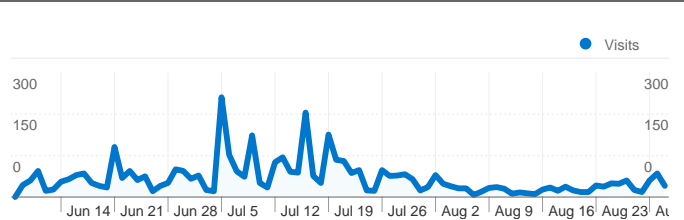

Visits for all visitors

Visits
3,833