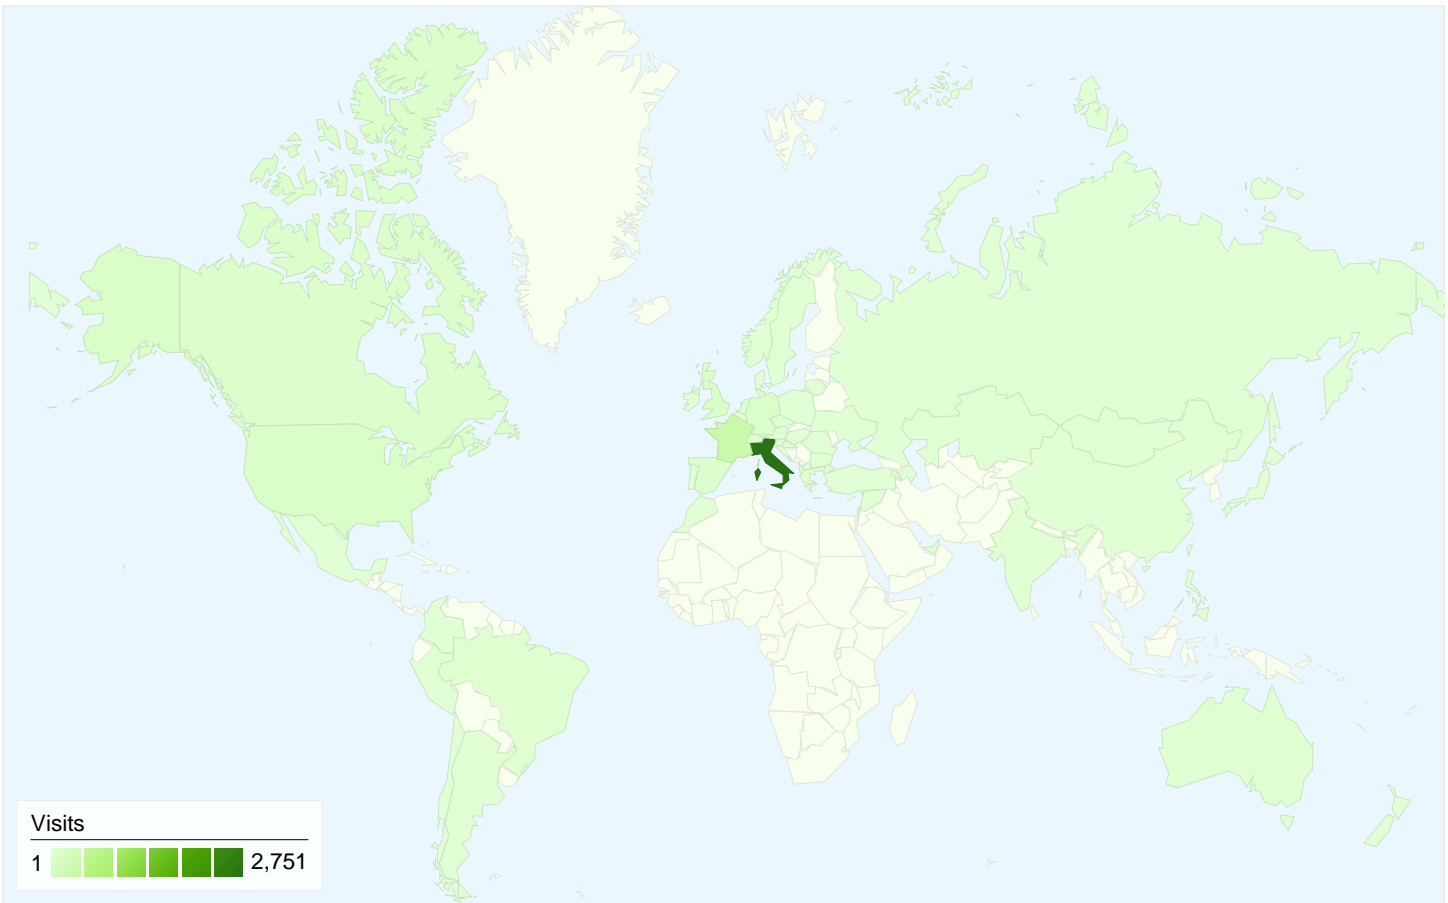

1 - 10 of 693

**3,833 visits came from 53 countries/territories**

Site Usage						
Visits	Pages/Visit	Avg. Time on Site	% New Visits	Bounce Rate		
<b>3,833</b> % of Site Total: 100.00%	<b>4.77</b> Site Avg: 4.77 (0.00%)	<b>00:06:06</b> Site Avg: 00:06:06 (0.00%)	<b>44.90%</b> Site Avg: 44.61% (0.64%)	<b>44.82%</b> Site Avg: 44.82% (0.00%)		
Country/Territory	Visits	Pages/Visit	Avg. Time on Site	% New Visits	Bounce Rate	
Italy	<b>2,751</b>	5.27	00:07:09	42.17%	40.53%	
France	<b>350</b>	3.65	00:04:07	52.00%	50.29%	
United Kingdom	<b>104</b>	3.97	00:03:24	52.88%	57.69%	
United States	<b>100</b>	1.76	00:01:01	42.00%	76.00%	
Germany	<b>95</b>	4.91	00:05:04	46.32%	53.68%	
Canada	<b>75</b>	2.80	00:02:12	38.67%	65.33%	
Spain	<b>64</b>	4.31	00:05:04	40.62%	54.69%	
Switzerland	<b>44</b>	4.89	00:03:44	45.45%	40.91%	
Czech Republic	<b>35</b>	1.63	00:00:27	11.43%	94.29%	