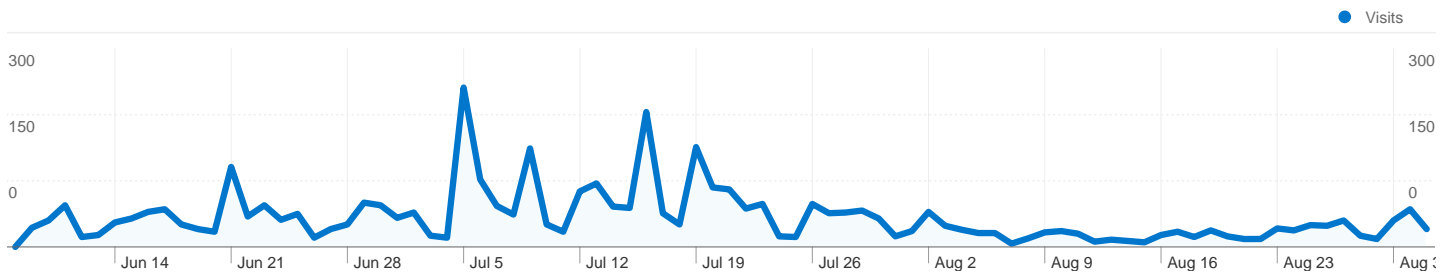

3,833 Visits

44.57 Visits / Day

Tuesday, June 8, 2010	0.00% (0)
Wednesday, June 9, 2010	0.76% (29)
Thursday, June 10, 2010	1.04% (40)
Friday, June 11, 2010	1.64% (63)
Saturday, June 12, 2010	0.39% (15)
Sunday, June 13, 2010	0.47% (18)
Monday, June 14, 2010	0.97% (37)
Tuesday, June 15, 2010	1.12% (43)
Wednesday, June 16, 2010	1.38% (53)
Thursday, June 17, 2010	1.49% (57)
Friday, June 18, 2010	0.89% (34)
Saturday, June 19, 2010	0.70% (27)
Sunday, June 20, 2010	0.60% (23)
Monday, June 21, 2010	3.16% (121)
Tuesday, June 22, 2010	1.20% (46)
Wednesday, June 23, 2010	1.64% (63)
Thursday, June 24, 2010	1.07% (41)
Friday, June 25, 2010	1.30% (50)
Saturday, June 26, 2010	0.37% (14)
Sunday, June 27, 2010	0.70% (27)
Monday, June 28, 2010	0.89% (34)
Tuesday, June 29, 2010	1.75% (67)
Wednesday, June 30, 2010	1.64% (63)
Thursday, July 1, 2010	1.15% (44)
Friday, July 2, 2010	1.36% (52)
Saturday, July 3, 2010	0.44% (17)