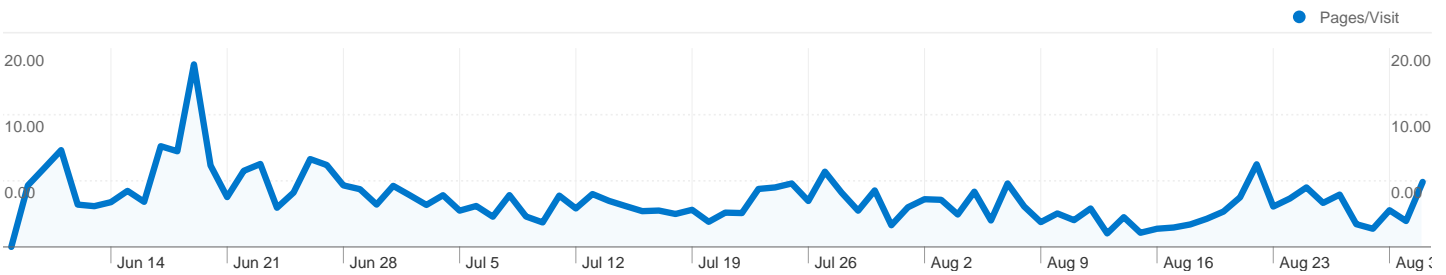

Average Pageviews for all visitors

Comparing to: Site

4.77 Pages/Visit

Tuesday, June 8, 2010	0.00
Wednesday, June 9, 2010	6.21
Thursday, June 10, 2010	7.98
Friday, June 11, 2010	9.76
Saturday, June 12, 2010	4.27
Sunday, June 13, 2010	4.11
Monday, June 14, 2010	4.51
Tuesday, June 15, 2010	5.65
Wednesday, June 16, 2010	4.55
Thursday, June 17, 2010	10.16
Friday, June 18, 2010	9.65
Saturday, June 19, 2010	18.41
Sunday, June 20, 2010	8.22
Monday, June 21, 2010	5.02
Tuesday, June 22, 2010	7.67
Wednesday, June 23, 2010	8.37
Thursday, June 24, 2010	3.95
Friday, June 25, 2010	5.48
Saturday, June 26, 2010	8.86
Sunday, June 27, 2010	8.26
Monday, June 28, 2010	6.21
Tuesday, June 29, 2010	5.82
Wednesday, June 30, 2010	4.27
Thursday, July 1, 2010	6.16
Friday, July 2, 2010	5.21
Saturday, July 3, 2010	4.24